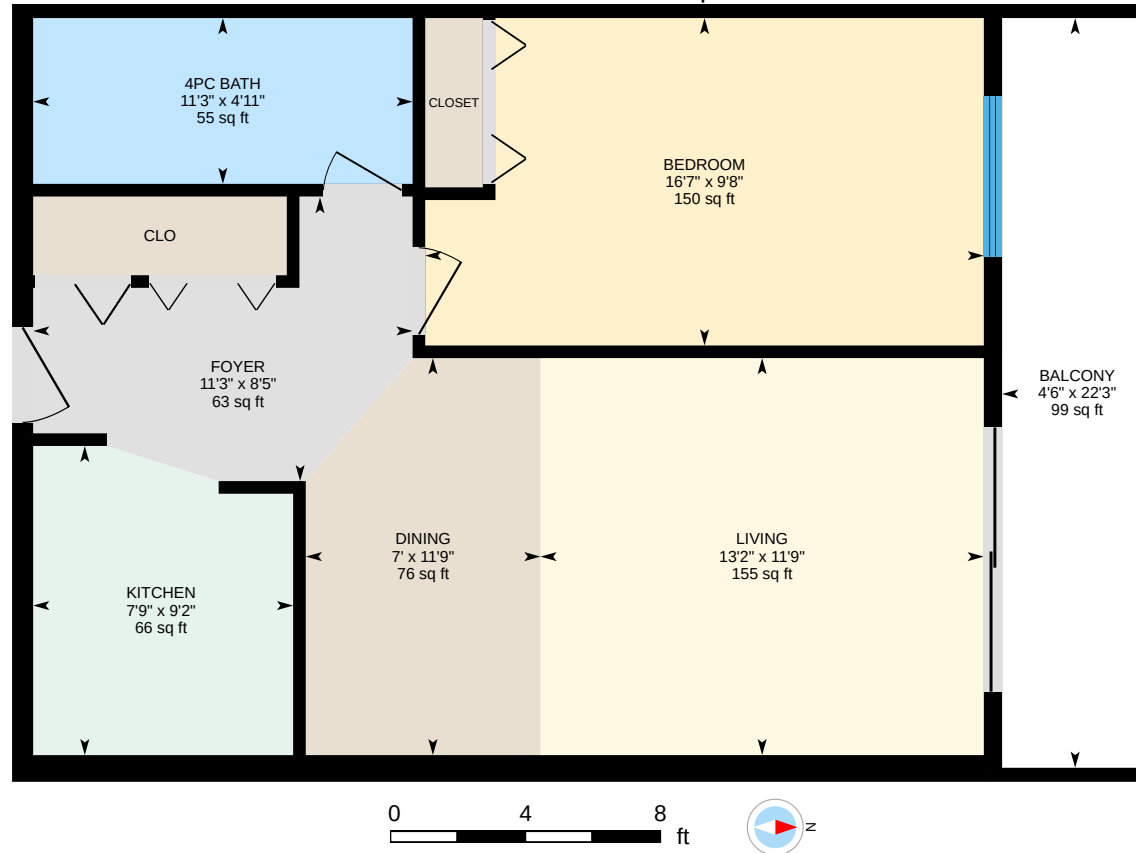

Main Floor 8' Ht
Finished Area 658.50 sq ft

408-755 Hillside Ave, Victoria, BC

For illustrative purposes only. All reported dimensions, property sizes and floor areas are approximate and subject to independent verification. To the extent permitted by law, no warranty is made as to accuracy or completeness, and no liability will be accepted for any errors or omissions.